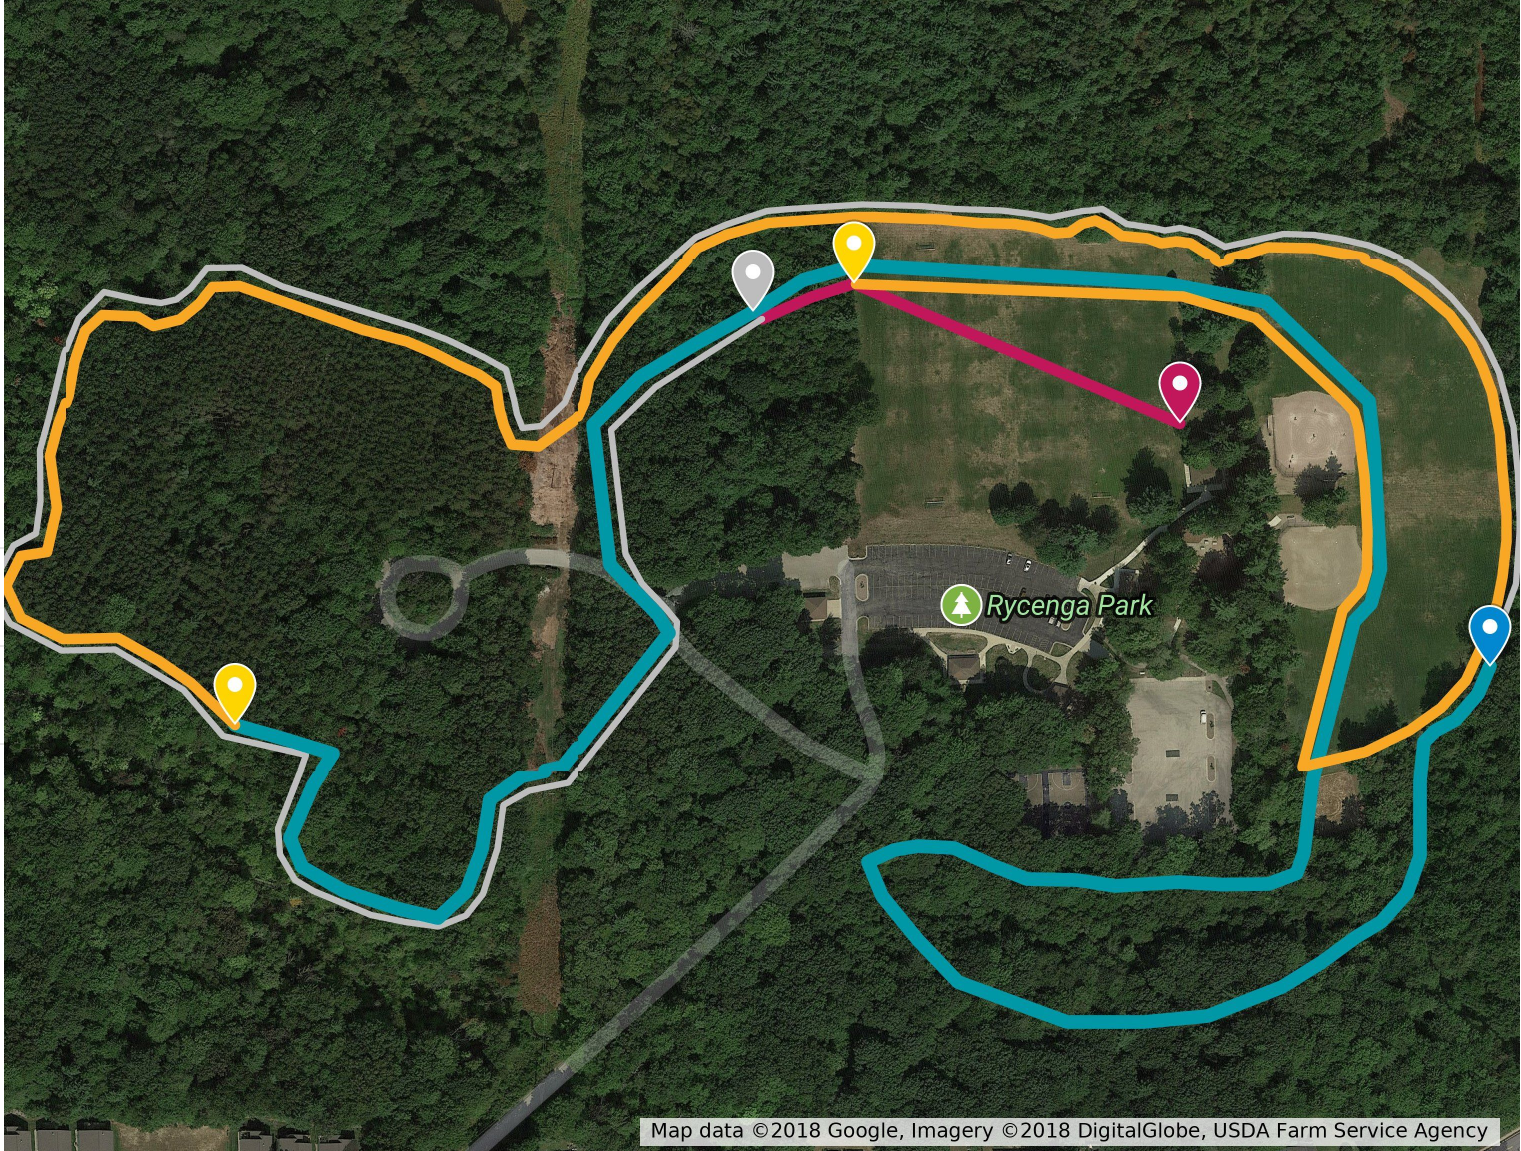

Fruitport HS Cross Country Course 2018

Untitled layer

- Start
- 1 mile
- 1 Mile
- 2 mile
- 2 mile
- 3 mile
- Finish
- Finish
- 3 mile

Untitled layer

Untitled layer

3.1 miles fairly flat with lots of winding trails

Map data ©2018 Google, Imagery ©2018 DigitalGlobe, USDA Farm Service Agency