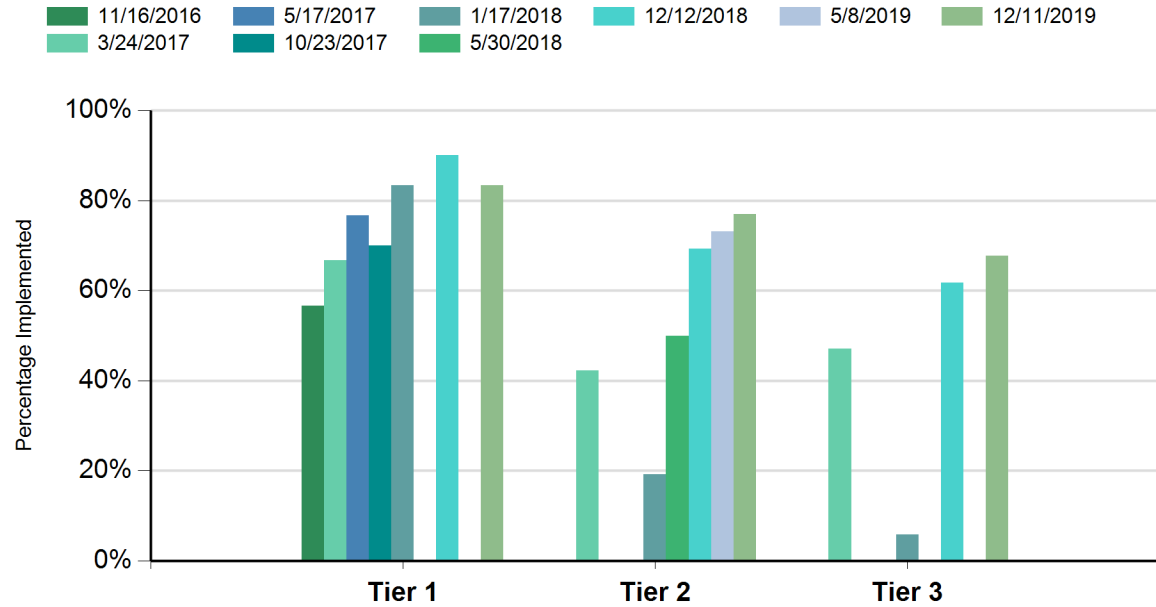

Beach Elementary School
Muskegon, Michigan

School-Wide PBIS (SWPBIS) Tiered Fidelity Inventory
Beach Elementary School
11/16/2016 - 12/11/2019

Date Completed	Tier 1	Tier 2	Tier 3
11/16/2016	57%	0%	0%
3/24/2017	67%	42%	47%
5/17/2017	77%	0%	0%
10/23/2017	70%	0%	0%
1/17/2018	83%	19%	6%
5/30/2018	0%	50%	0%
12/12/2018	90%	69%	62%
5/8/2019	0%	73%	0%
12/11/2019	83%	77%	68%